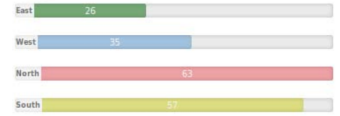

..upto 6 networks

A

Edges

B

Venn diagram of nodes

Common to all

Venn diagram of edges

C

Exclusive to East

Exclusive to West

Exclusive to North

Exclusive to South