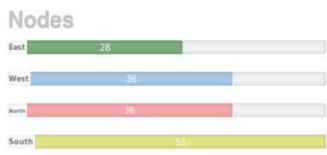

..upto 6 networks

A

Edges

B

Venn diagram of nodes

Common to all

Venn diagram of edges

C

Exclusive to East

Exclusive to West

Exclusive to North

Exclusive to South